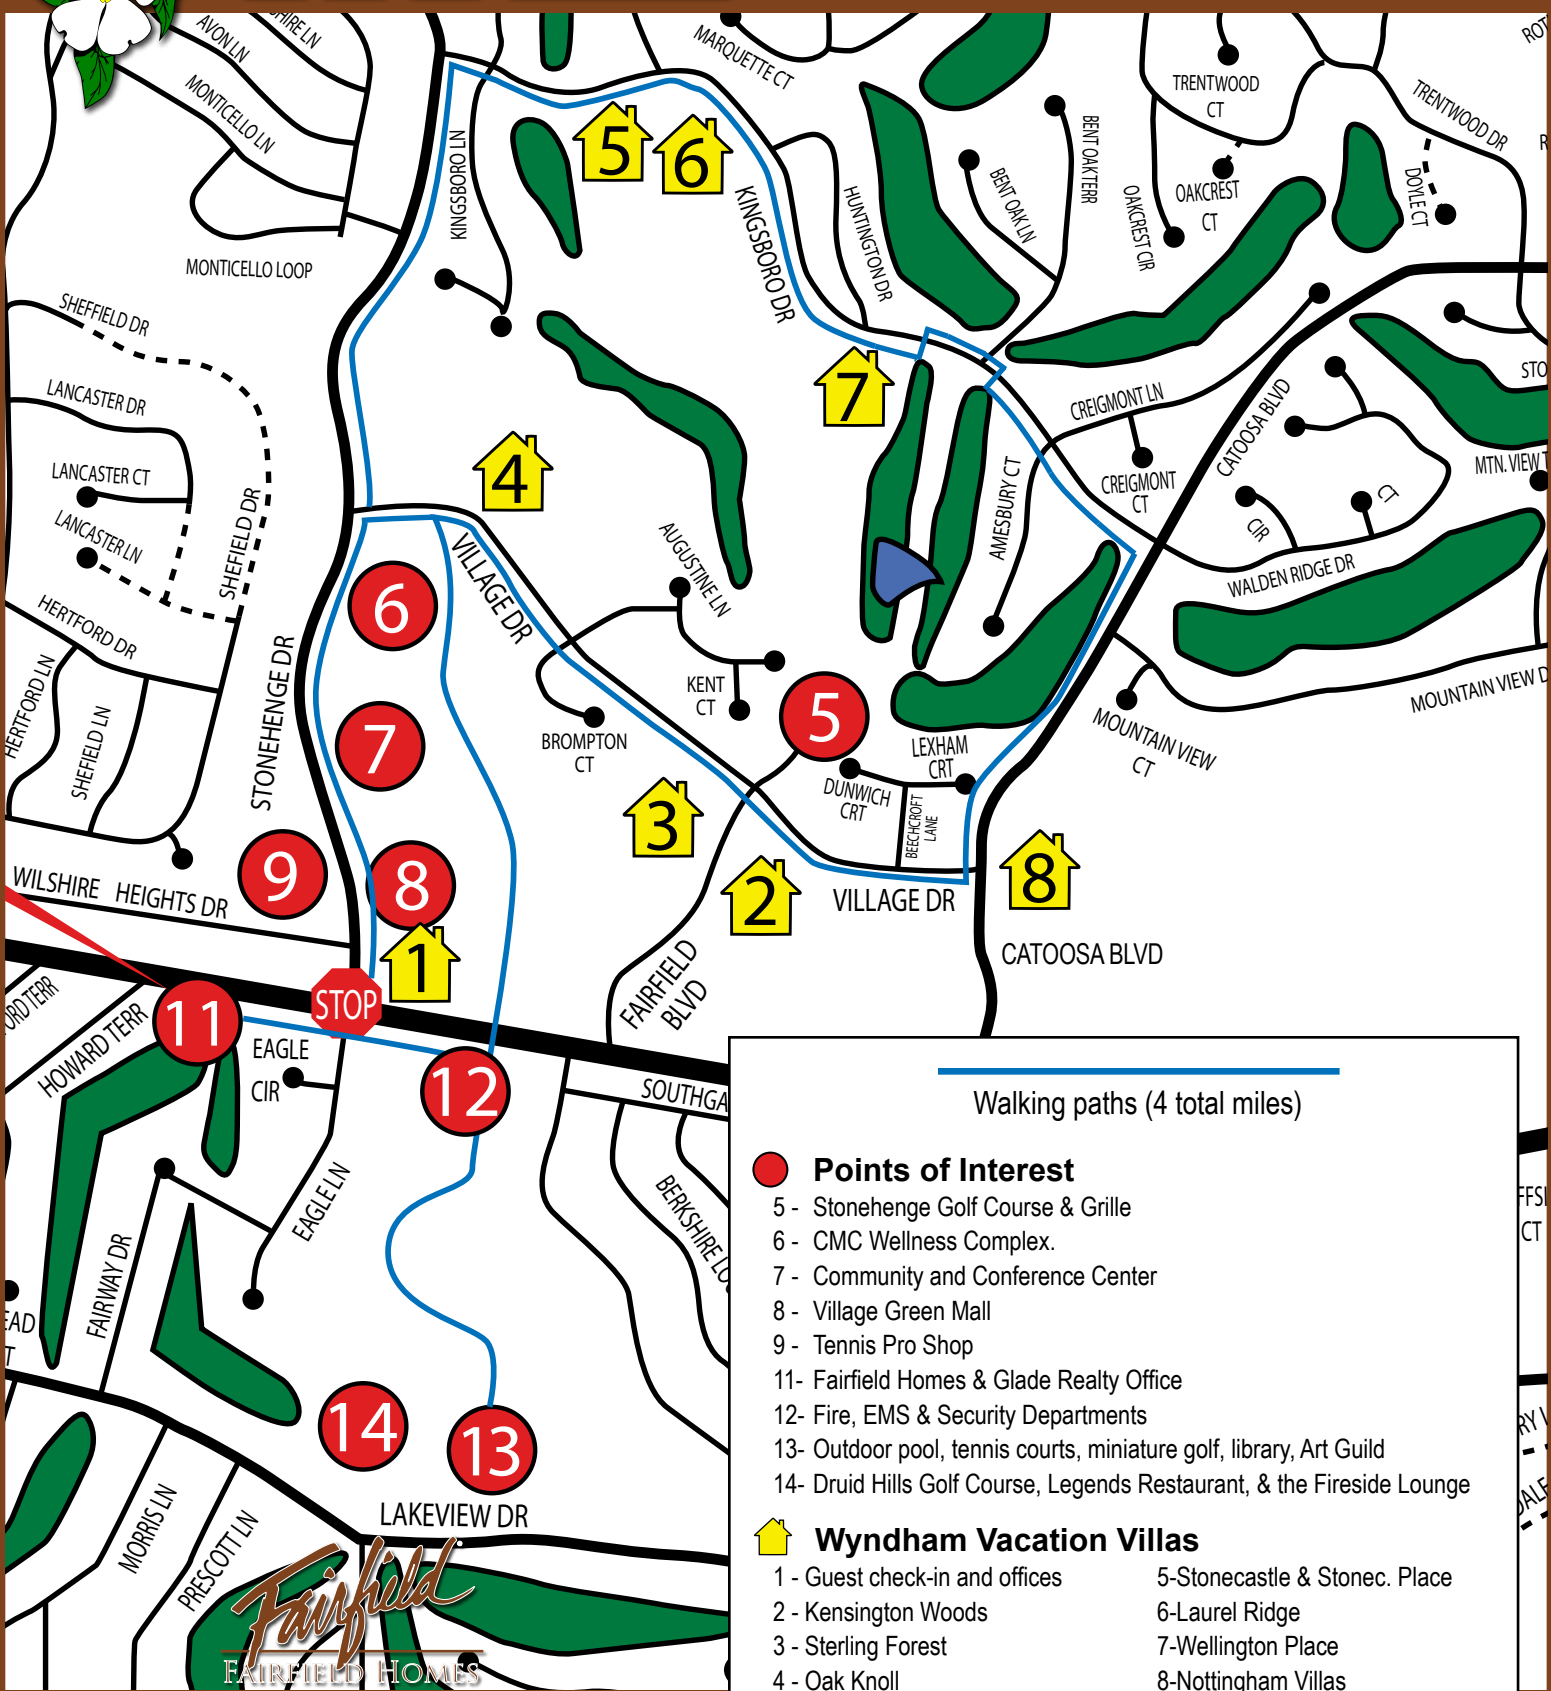

Nature TRAIL

Central Trails

Paved Paths

Walking paths (4 total miles)

- **Points of Interest**
 - 5 - Stonehenge Golf Course & Grille
 - 6 - CMC Wellness Complex.
 - 7 - Community and Conference Center
 - 8 - Village Green Mall
 - 9 - Tennis Pro Shop
 - 11- Fairfield Homes & Glade Realty Office
 - 12- Fire, EMS & Security Departments
 - 13- Outdoor pool, tennis courts, miniature golf, library, Art Guild
 - 14- Druid Hills Golf Course, Legends Restaurant, & the Fireside Lounge
- 🏠 **Wyndham Vacation Villas**

1 - Guest check-in and offices	5-Stonecastle & Stonec. Place
2 - Kensington Woods	6-Laurel Ridge
3 - Sterling Forest	7-Wellington Place
4 - Oak Knoll	8-Nottingham Villas

Map provided courtesy Fairfield Homes